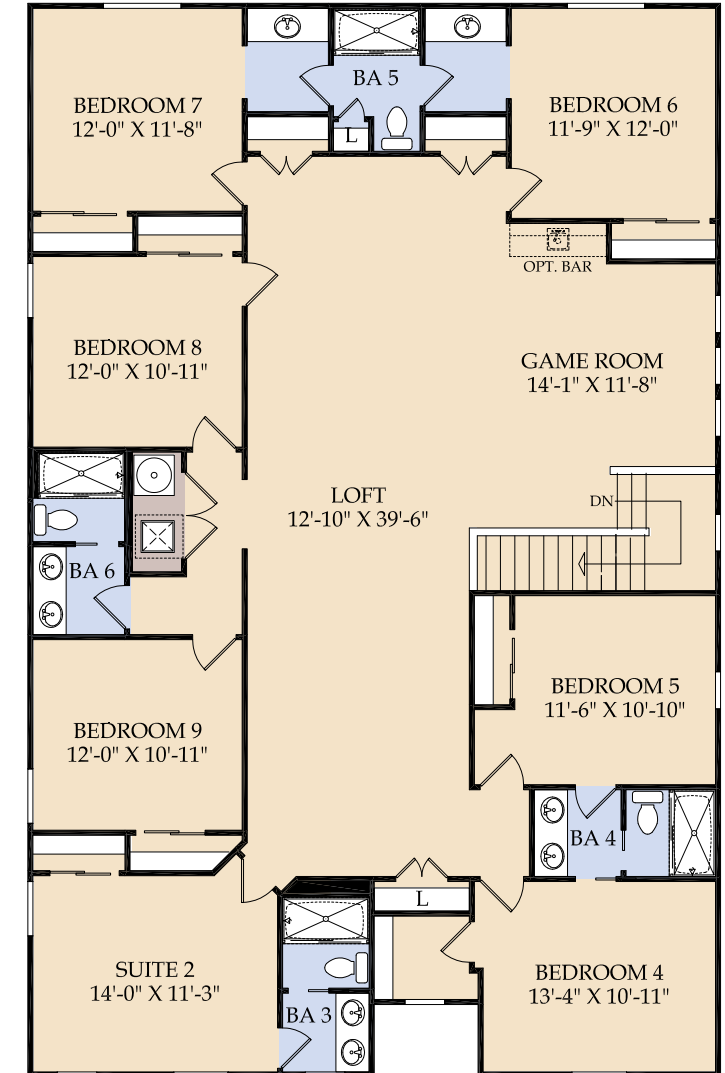

# CLEARWATER VACATION HOME DESIGN

4,369 sq. ft. | 9 Bedrooms | 6 Full Bathrooms | 2-Car Garage | 50' Wide Home Site  
Owner's Storage | Private Pool & Courtyard with Covered Lanai | Loft & Game Room  
Owner's Suite on 1st Floor

Preliminary Design

Elevation A

Elevation B

Elevation C

Elevation D

FIRST FLOOR

SECOND FLOOR