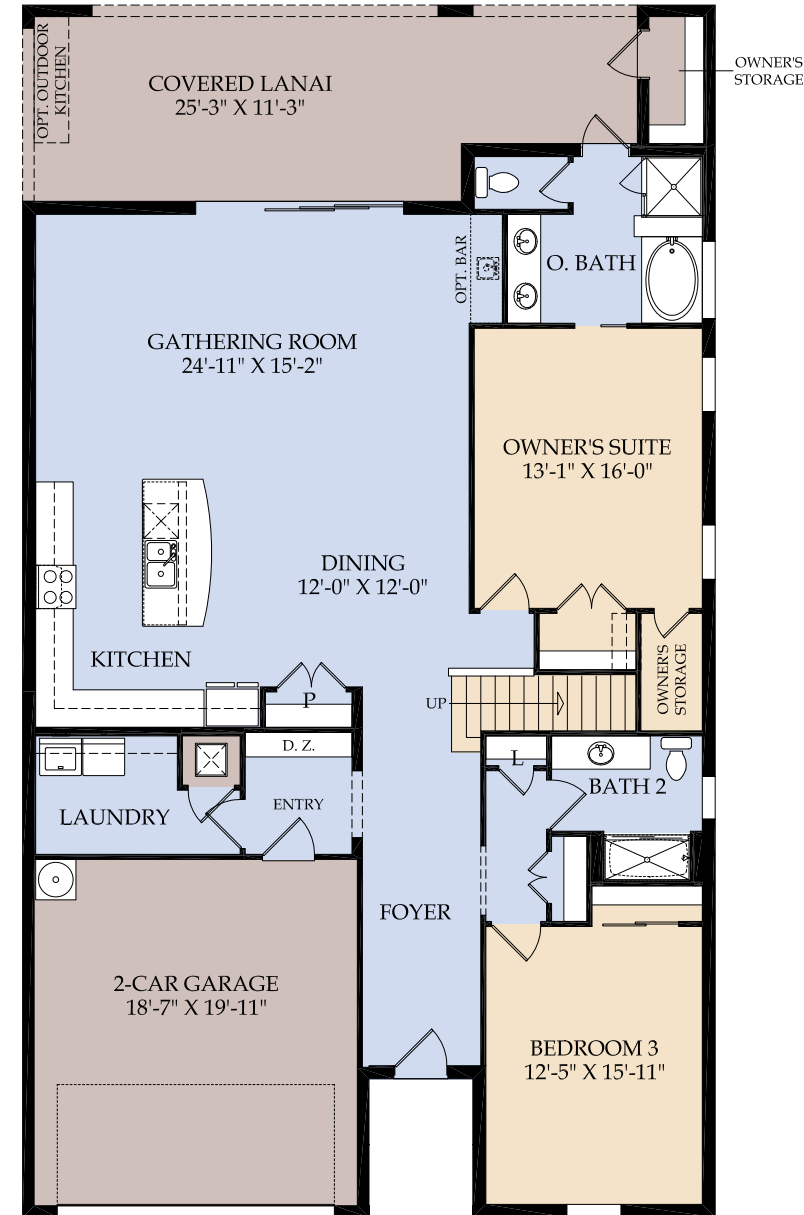

# CLEARWATER VACATION HOME DESIGN

4,369 sq. ft. | 9 Bedrooms | 6 Full Bathrooms | 2-Car Garage | 50' Wide Home Site  
Owner's Storage | Private Pool & Courtyard with Covered Lanai | Loft & Game Room  
Owner's Suite on 1st Floor

Preliminary Design

Elevation A

Elevation B

Elevation C

Elevation D

FIRST FLOOR

SECOND FLOOR